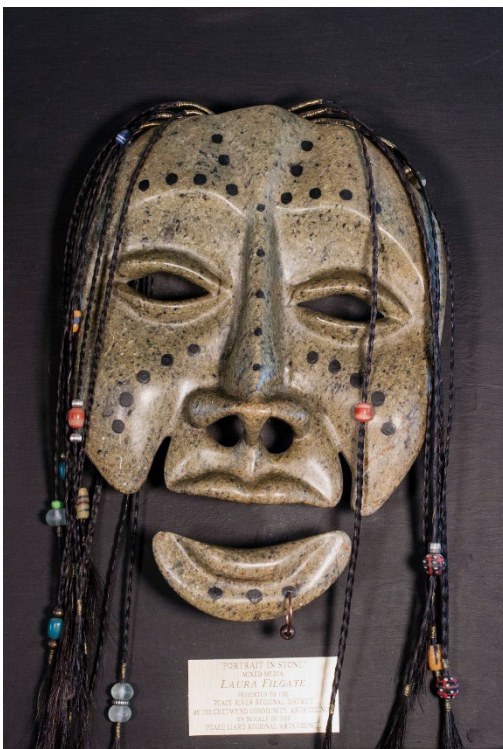

Title: *Portrait in Stone*

Artist: Laura Filgate

Medium: Stone

Location of RJE: Chetwynd

Chosen by: Chetwynd Community Arts Council

Housed at: Peace River Regional District