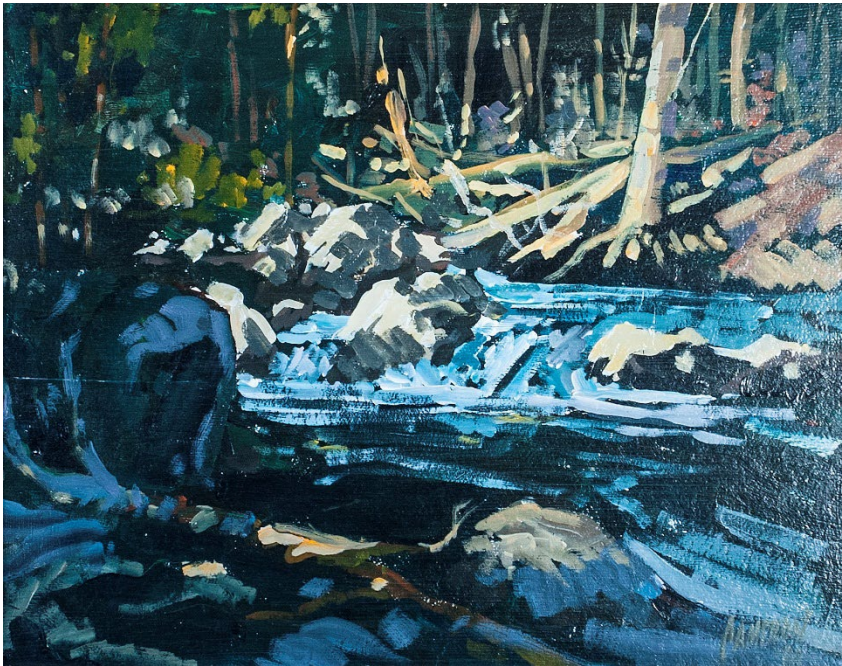

Title: *Autumn Creek*

Artist: Callum Cameron

Medium: Oil

Location of RJE: Chetwynd

Chosen by: Chetwynd Arts Council

Housed at: Peace River Regional District